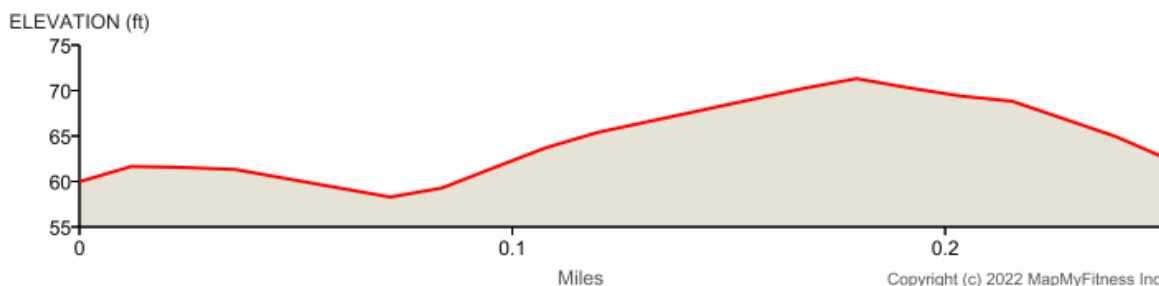

## Run Map

### GKT 2022 6-7 Year Old

Distance: 0.25 mi  
Elevation Gain: 5 ft  
Elevation Max: 71 ft

Copyright (c) 2022 MapMyFitness Inc.